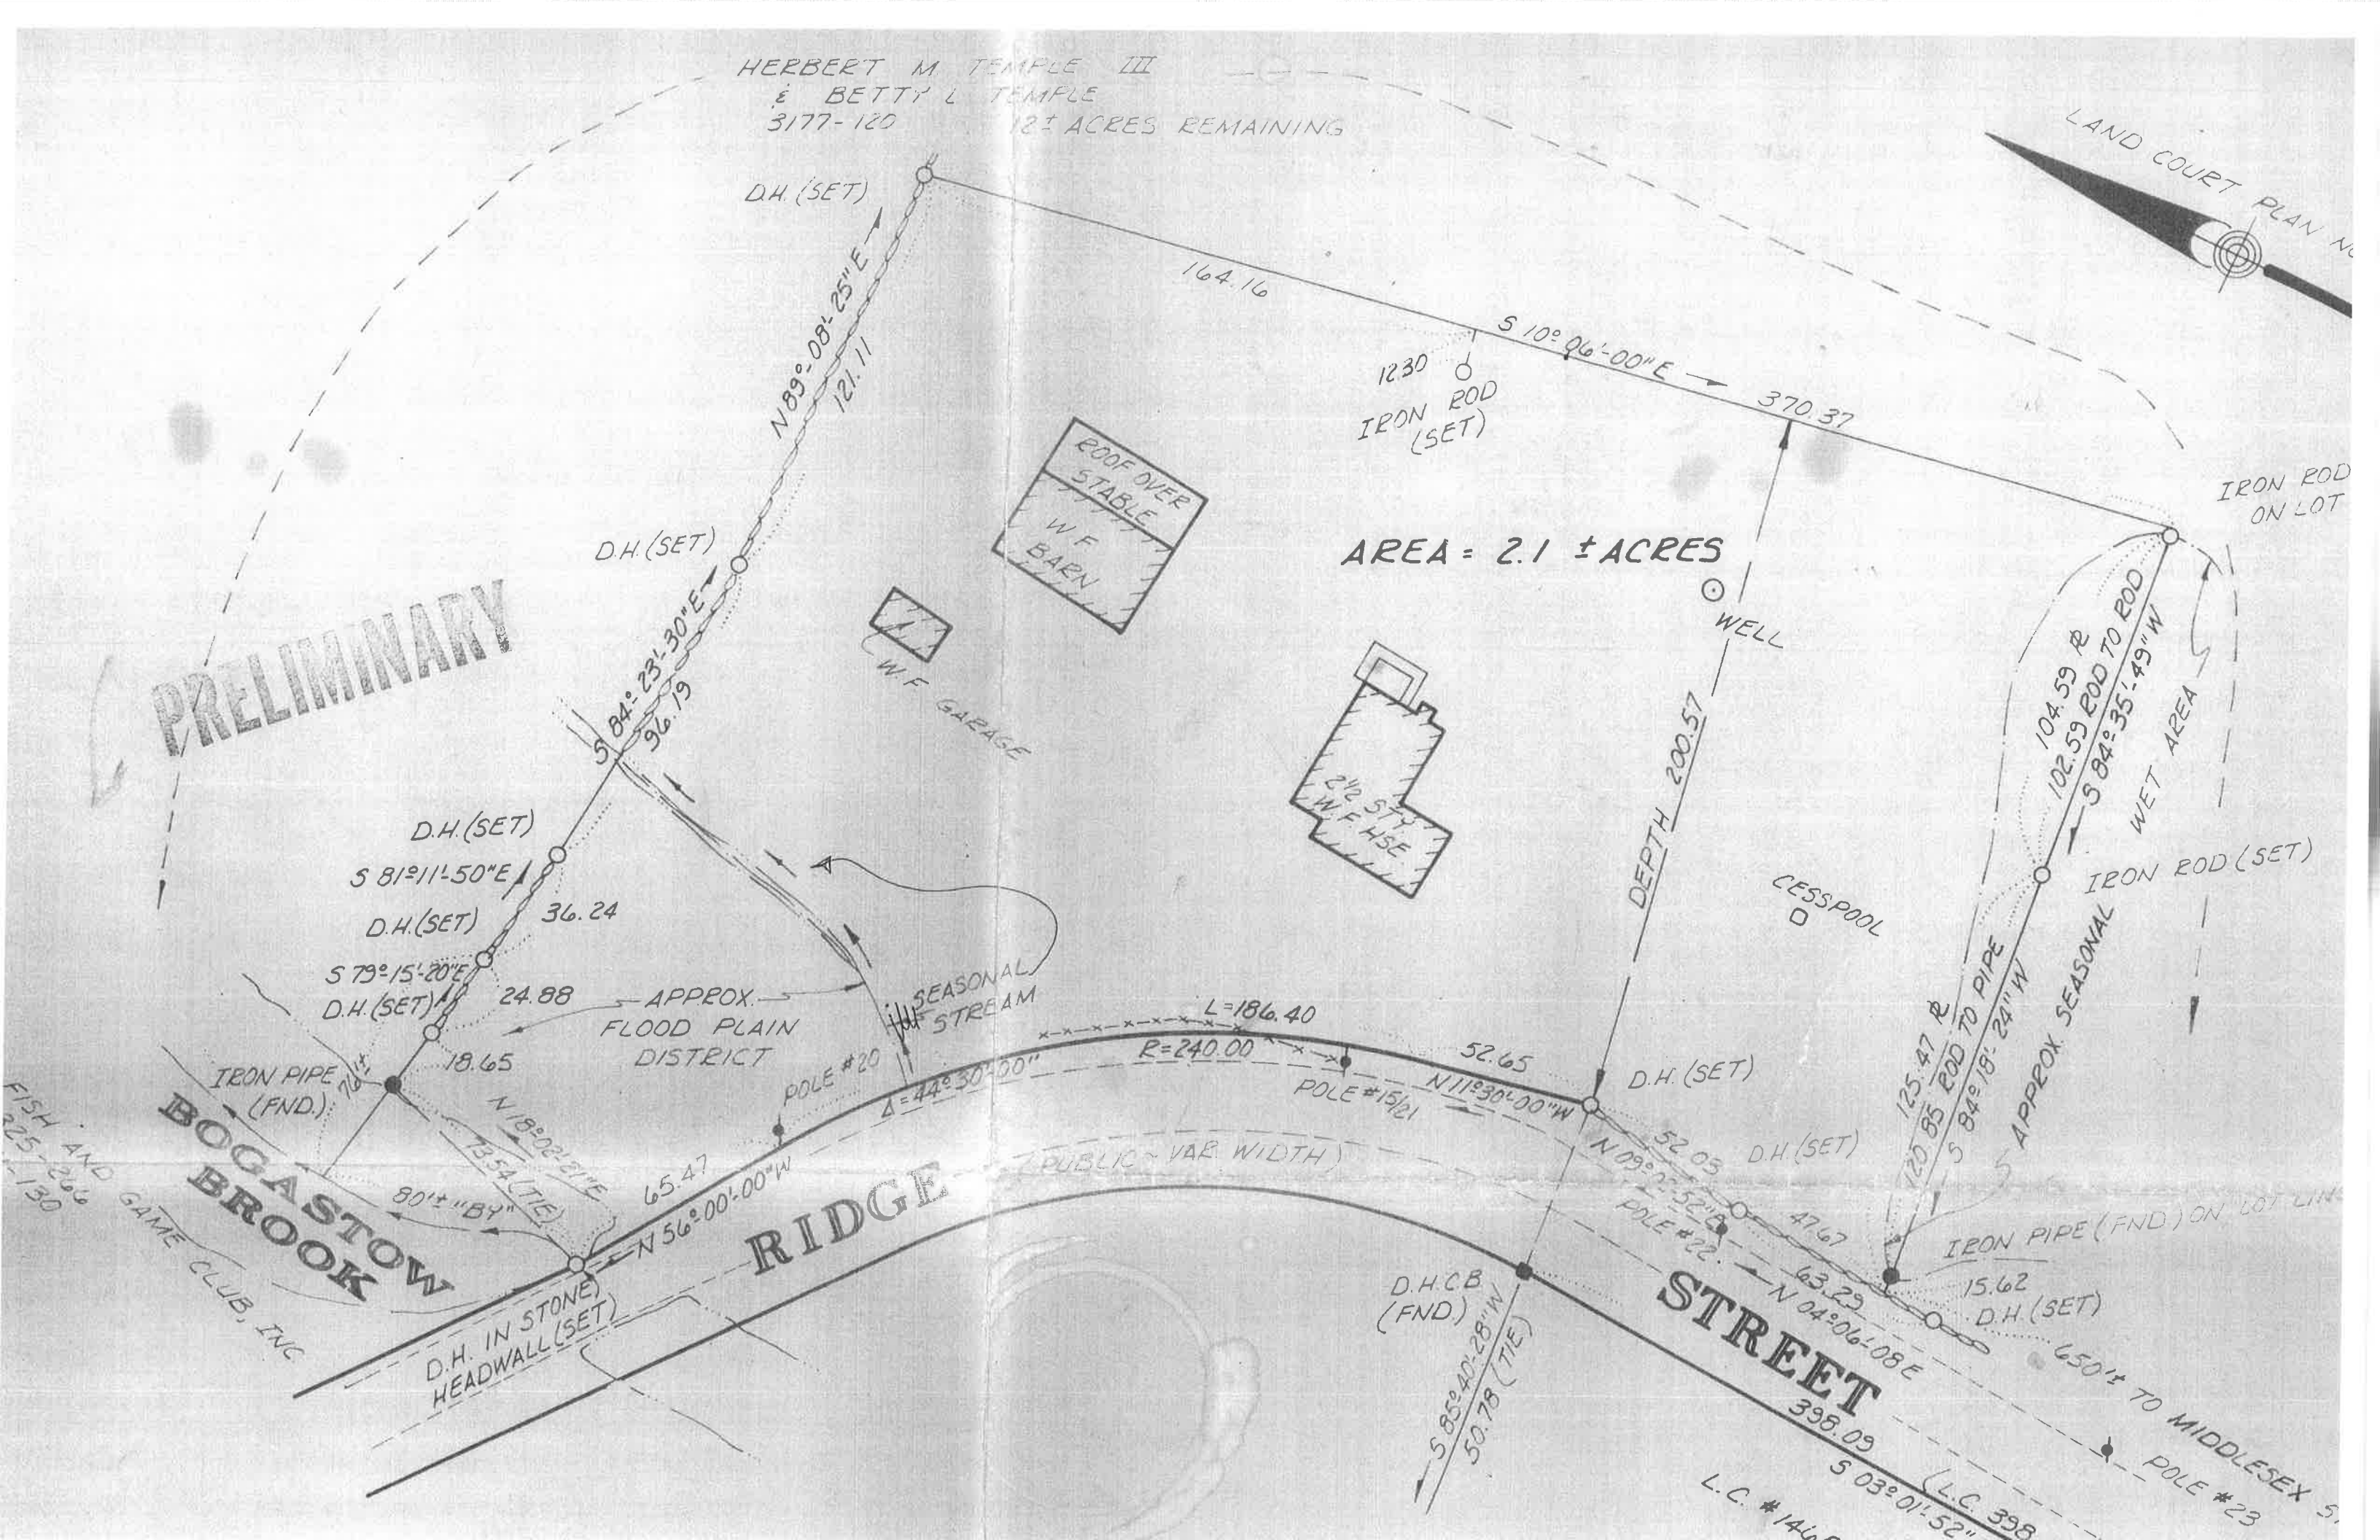

HERBERT M TEMPLE III  
& BETTY L TEMPLE  
3177-120 12± ACRES REMAINING

**PRELIMINARY**

AREA = 2.1 ± ACRES

FISH AND GAME CLUB, INC  
225-266  
130

**BOGA STOW  
BROOK**

D.H. IN STONE  
HEADWALL (SET)

**RIDGE**

**STREET**

L.C. # 1465  
L.C. 398  
S 03° 01' 52"

POLE # 23  
650'± TO MIDDLESEX ST